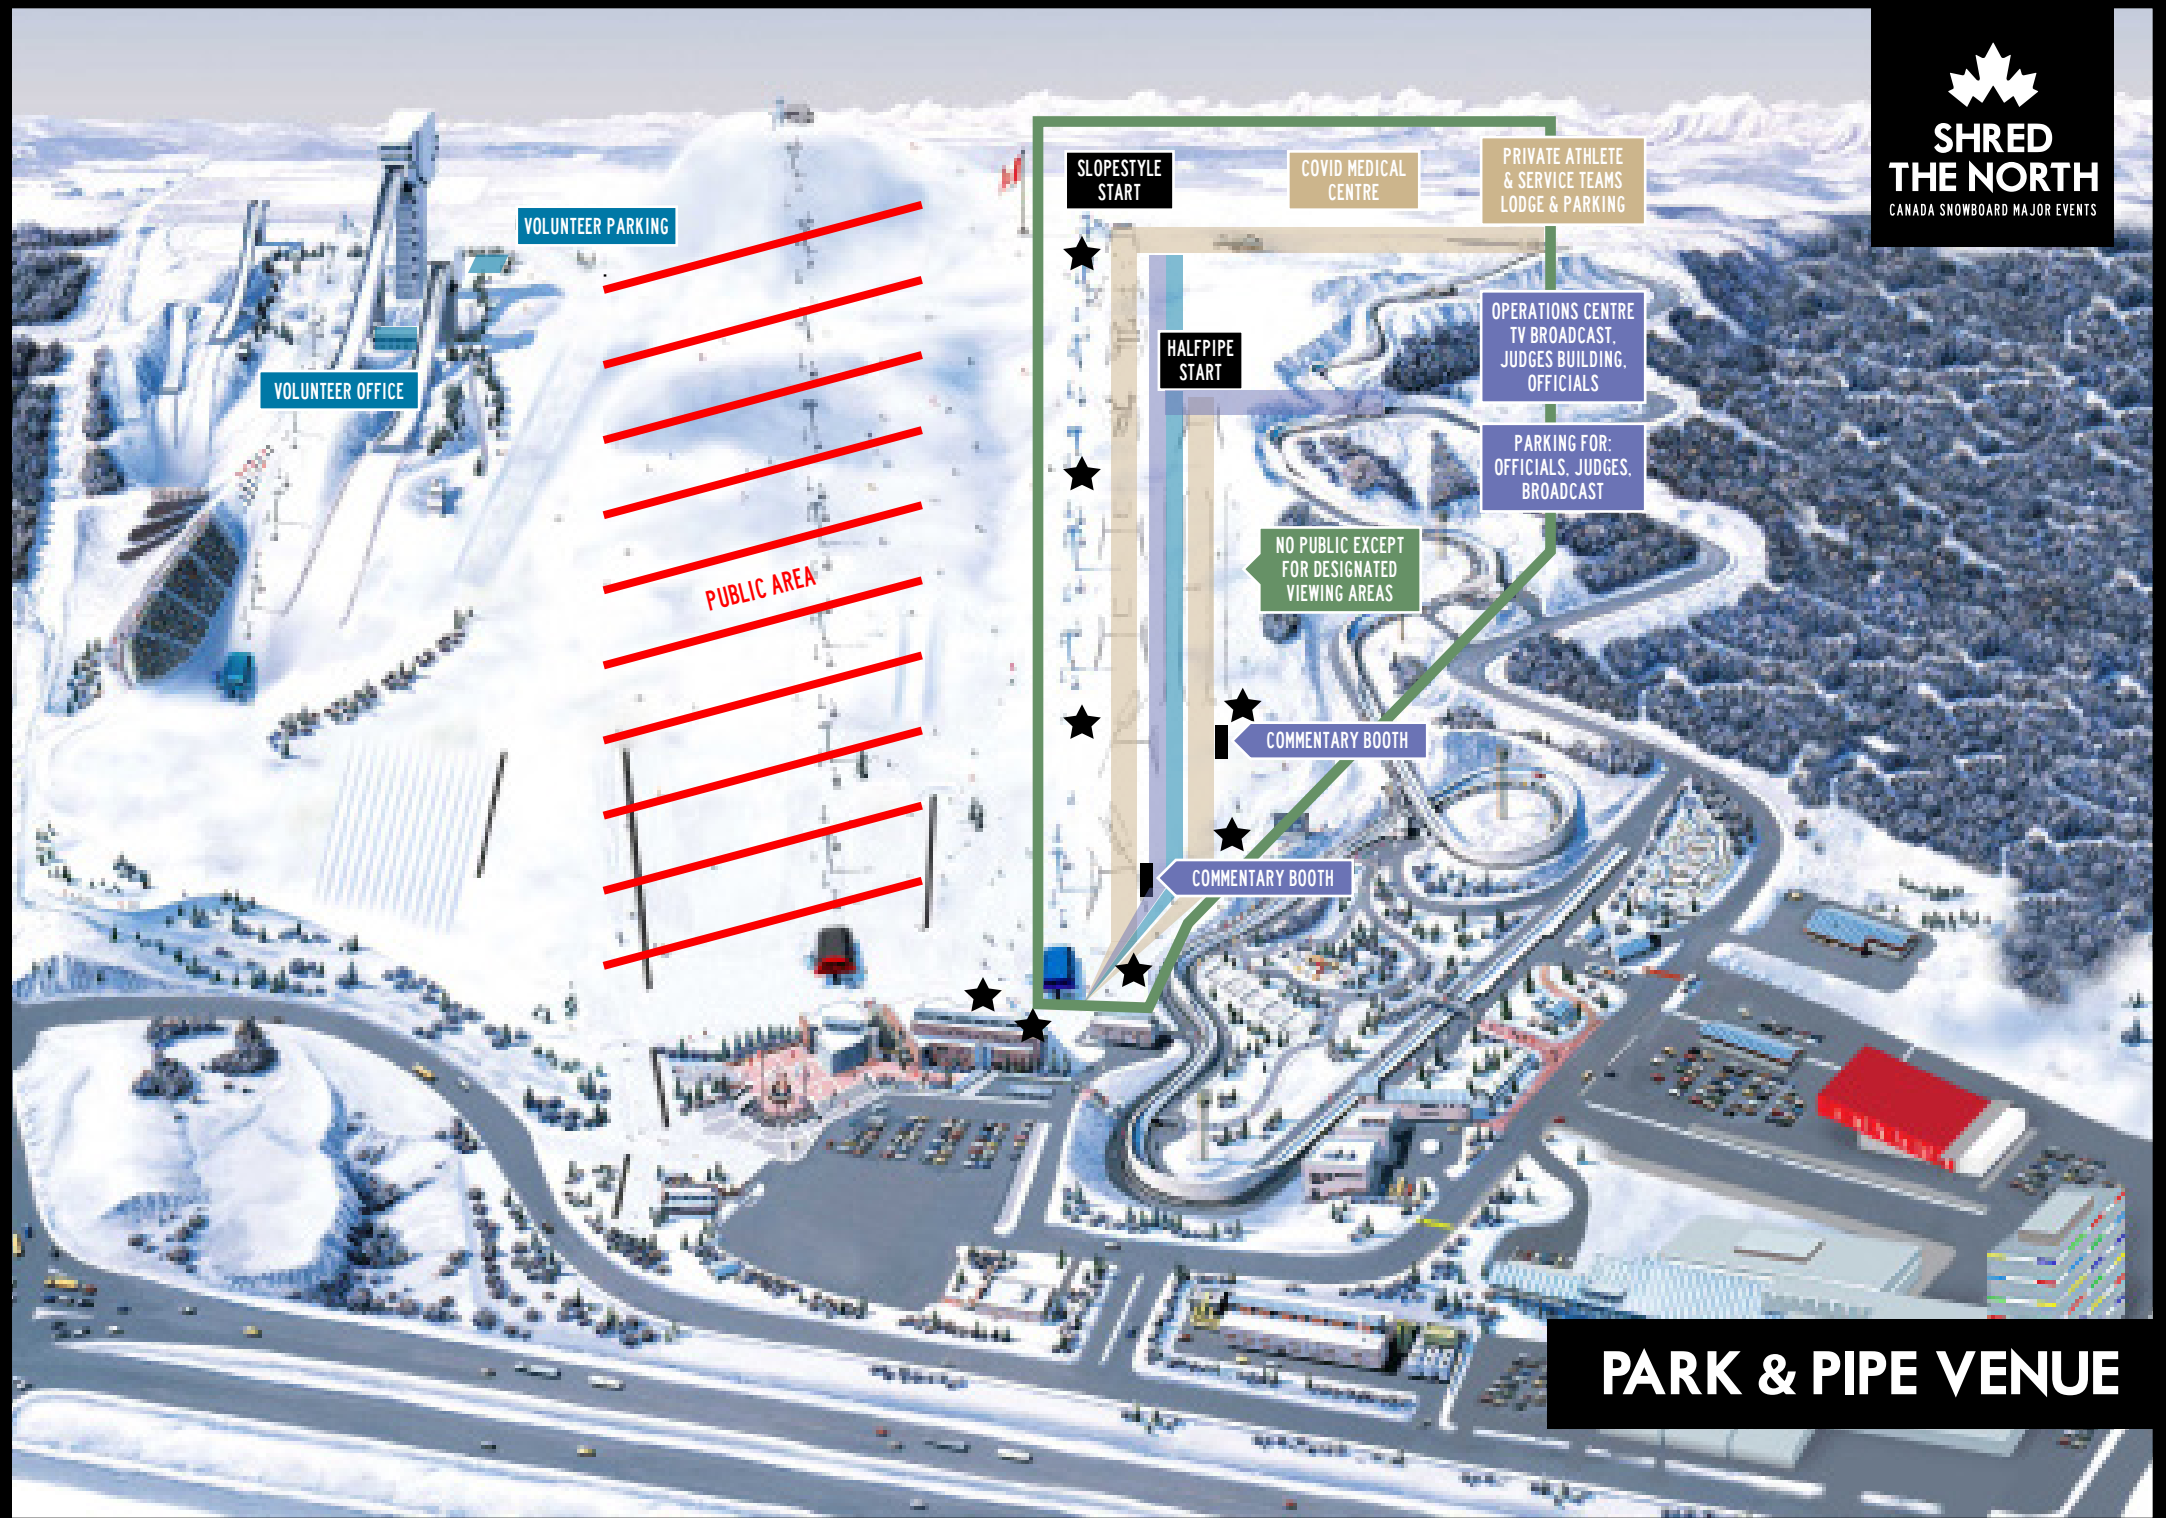

# SNOW RODEO

FIS FREESKI & SNOWBOARD WORLD CUP

## SITE MAP

EXCLUSIVE ACCESS & ASSEMBLY AREAS

-  RIDERS, COURSE OFFICIALS, MEDICAL
-  MEDIA, TV CREW, JUDGES, STAFF
-  VOLUNTEERS
-  PUBLIC VIEWING AREAS
-  EVENT AREA
-  PUBLIC AREA

**PARK & PIPE VENUE**